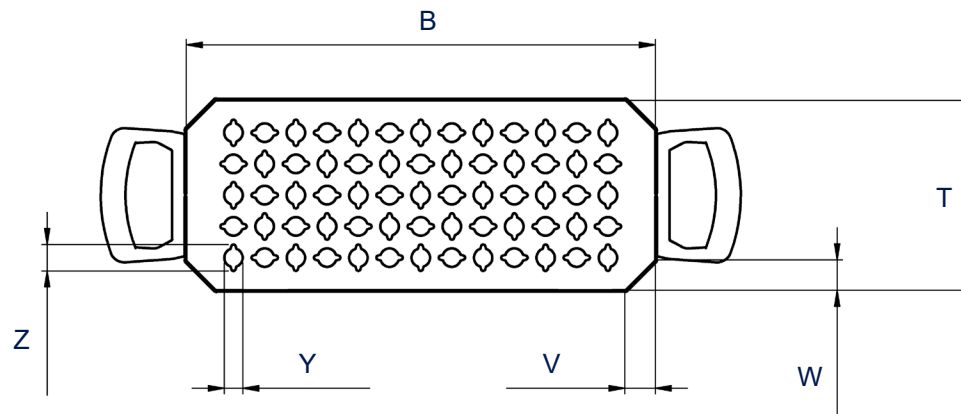

Product Information

Elmasonic Accessories - Modular basket system

Modular basket

- stainless steel with plastic handles (10 - 120 & 180 - 300) or Rilsan coating (150)
- ergonomic handles
- autoclavable
- Bayonet holes in the bottom for mounting holders (e.g. Elma Pin, silicone holder bottom comb)
- Square openings in the side walls for mounting silicone holders

Basket size	10	20	30	40	60	80	100	120	150	180	300	
Order number	1117923	1119922	1108916	1113045	1113050	1111838	1113387	1113390	1113110	1113404	1113072	
Int. dim. of basket W / D / H (mm)	155 / 70 / 35	110 / 105 / 50	195 / 105 / 50	195 / 105 / 95	255 / 105 / 95	455 / 105 / 55	250 / 195 / 90	250 / 195 / 135	450 / 255 / 55	280 / 255 / 135	450 / 255 / 135	
Chamfer V x W (mm)	--	20 x 20					25 x 25					
Hole diameter bottom Y x Z (mm)	11 x 15											
Hole diameter sides Y ₁ x Z ₁ (mm)	--	10 x 10										
Loading weight max. (kg)	1,0	1,0	1,0	3,0	5,0	5,0	6,0	7,0	7,0	8,0	10,0	
Suitable for unit / bath size	10	15	20	30	40	60	80	100	120	150	180	300
• Elmasonic Easy	•		•	•	•	•		•	•		•	•
• Elmasonic Select				•	•	•		•	•	•	•	•
• Elmasonic P				•		•	•	•		•		•
• Elmadry				•				•				•
• Elma Sink					•	•				•		•

Technical specifications serve as orientation values and are subject to tolerances due to production and manufacturing. Proper operation can only be guaranteed when using original Elma devices.

Elmasonic Accessories - Modular basket system

Modular basket

Dimension definition

The drawings are meant as a visualization aid and are not true to scale.

Technical specifications serve as orientation values and are subject to tolerances due to production and manufacturing. Proper operation can only be guaranteed when using original Elma devices.