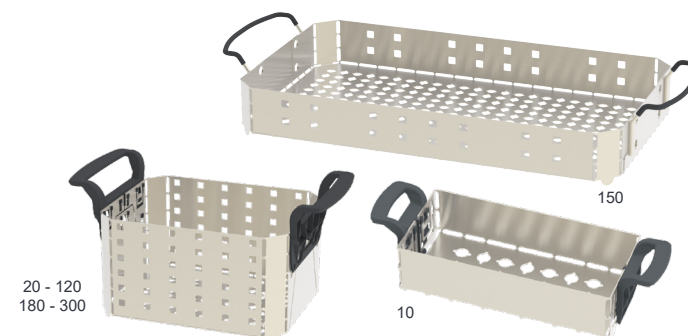

Product Information

Elmasonic Accessories - Modular basket system

Modular basket

- stainless steel with plastic handles (10 - 120 & 180 - 300) or Rilsan coating (150)
- ergonomic handles
- autoclavable
- Bayonet holes in the bottom for mounting holders (e.g. Elma Pin, silicone holder bottom comb)
- Square openings in the side walls for mounting silicone holders

Basket size	10	20	30	40	60	80	100	120	150	180	300	
Order number	1117923	1119922	1108916	1113045	1113050	1111838	1113387	1113390	1113110	1113404	1113072	
Int. dim. of basket W / D / H (mm)	155 / 70 / 35	110 / 105 / 50	195 / 105 / 50	195 / 105 / 95	255 / 105 / 95	455 / 105 / 55	250 / 195 / 90	250 / 195 / 135	450 / 255 / 55	280 / 255 / 135	450 / 255 / 135	
Chamfer V x W (mm)	--	20 x 20					25 x 25					
Hole diameter bottom Y x Z (mm)	11 x 15											
Hole diameter sides Y ₁ x Z ₁ (mm)	--	10 x 10										
Loading weight max. (kg)	1,0	1,0	1,0	3,0	5,0	5,0	6,0	7,0	7,0	8,0	10,0	
Suitable for unit / bath size	10	15	20	30	40	60	80	100	120	150	180	300
• Elmasonic Easy	•		•	•	•	•		•	•		•	•
• Elmasonic Select				•	•	•		•	•	•	•	•
• Elmasonic P				•		•	•	•		•		•
• Elmadry				•				•				•
• Elma Sink					•	•				•		•

Technical specifications serve as orientation values and are subject to tolerances due to production and manufacturing. Proper operation can only be guaranteed when using original Elma devices.

Elmasonic Accessories - Modular basket system

Modular basket

Dimension definition

The drawings are meant as a visualization aid and are not true to scale.

Technical specifications serve as orientation values and are subject to tolerances due to production and manufacturing. Proper operation can only be guaranteed when using original Elma devices.