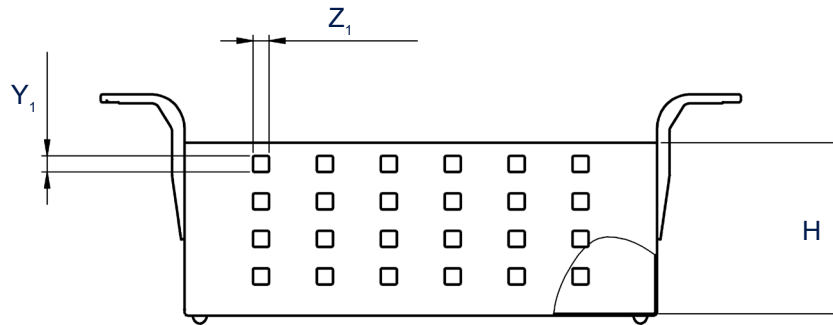

Product Information

Elmasonic Accessories - Modular basket system

Modular basket

- stainless steel with plastic handles (10 - 120 & 180 - 300) or Rilsan coating (150)
- ergonomic handles
- autoclavable
- Bayonet holes in the bottom for mounting holders (e.g. Elma Pin, silicone holder bottom comb)
- Square openings in the side walls for mounting silicone holders

Basket size	10	20	30	40	60	80	100	120	150	180	300	
Order number	1117923	1119922	1108916	1113045	1113050	1111838	1113387	1113390	1113110	1113404	1113072	
Int. dim. of basket W / D / H (mm)	155 / 70 / 35	110 / 105 / 50	195 / 105 / 50	195 / 105 / 95	255 / 105 / 95	455 / 105 / 55	250 / 195 / 90	250 / 195 / 135	450 / 255 / 55	280 / 255 / 135	450 / 255 / 135	
Chamfer V x W (mm)	--	20 x 20					25 x 25					
Hole diameter bottom Y x Z (mm)	11 x 15											
Hole diameter sides Y ₁ x Z ₁ (mm)	--	10 x 10										
Loading weight max. (kg)	1,0	1,0	1,0	3,0	5,0	5,0	6,0	7,0	7,0	8,0	10,0	
Suitable for unit / bath size	10	15	20	30	40	60	80	100	120	150	180	300
• Elmasonic Easy	•		•	•	•	•		•	•		•	•
• Elmasonic Select				•	•	•		•	•	•	•	•
• Elmasonic P				•		•	•	•		•		•
• Elmadry				•				•				•
• Elma Sink					•	•				•		•

Technical specifications serve as orientation values and are subject to tolerances due to production and manufacturing. Proper operation can only be guaranteed when using original Elma devices.

Elmasonic Accessories - Modular basket system

Modular basket

Dimension definition

The drawings are meant as a visualization aid and are not true to scale.

Technical specifications serve as orientation values and are subject to tolerances due to production and manufacturing. Proper operation can only be guaranteed when using original Elma devices.