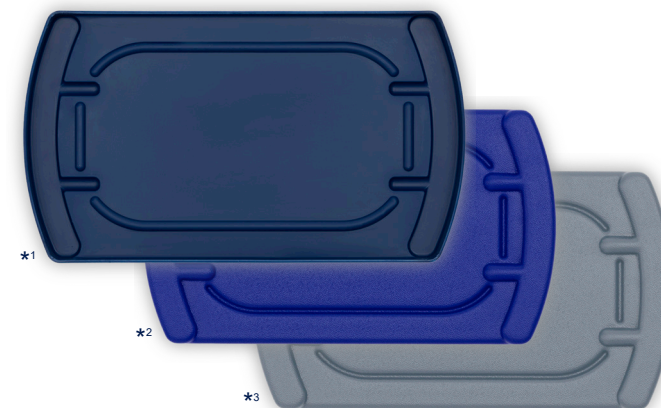

Product Information

Elmasonic Accessories - Covers

Plastic lid

- available in cobalt blue (RAL 5013)*¹, ultramarine blue (RAL 5002)*² and silver grey (RAL 7001)*³
- reduce the noise of the ultrasonic cleaning
- save energy and costs by collecting and recirculating evaporating water from the ultrasonic bath
- serve upside down as a drip tray for the basket and cleaned parts

	10	15	20	30	40	60	70	80	100	120	150	300	180	200
Order number cobalt blue (RAL 5013)* ¹				1101126		1101129		1110200	1101133		1101135		1101141	1106428
Order number ultramarine blue (RAL 5002)* ²	1003278	1003280		1003281		1003282		1003283	1003285		1003287		1003286	--
Order number silver grey (RAL 7001)* ³	1071693	1071694		1071695		1071696		1110202	1071697		1071699		1071698	--
Ext. dimensions W / D / H (mm)	235 / 115 / 20	220 / 175 / 20		305 / 175 / 20		270 / 190 / 20		570 / 170 / 20	380 / 280 / 20		575 / 335 / 20		405 / 340 / 20	600 / 365 / 20
Suitable for	10	15	20	30	40	60	70	80	100	120	150	300	180	200
• Elmasonic Easy	•		•	•		•			•	•		•	•	
• Elmasonic Select				•	•	•		•	•	•	•	•	•	
• Elmasonic P				•		•	•		•	•		•	•	

Technical specifications serve as orientation values and are subject to tolerances due to production and manufacturing. Proper operation can only be guaranteed when using original Elma devices.

Elmasonic Accessories - Covers