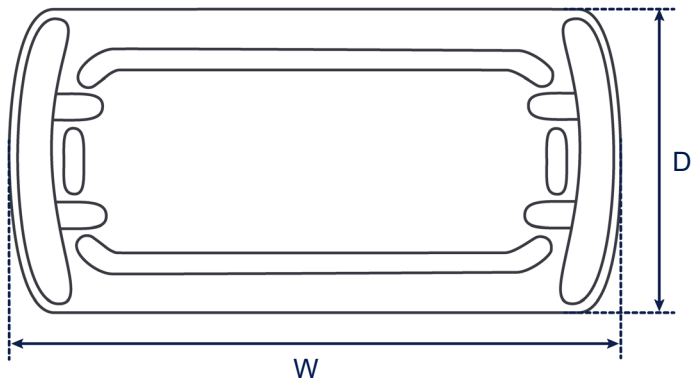

Product Information

Elmasonic Accessories - Covers

Plastic lid

- available in cobalt blue (RAL 5013)*¹, ultramarine blue (RAL 5002)*² and silver grey (RAL 7001)*³
- reduce the noise of the ultrasonic cleaning
- save energy and costs by collecting and recirculating evaporating water from the ultrasonic bath
- serve upside down as a drip tray for the basket and cleaned parts

	10	15	20	30	40	60	70	80	100	120	150	300	180	200
Order number cobalt blue (RAL 5013)* ¹				1101126		1101129		1110200	1101133		1101135		1101141	1106428
Order number ultramarine blue (RAL 5002)* ²	1003278	1003280		1003281		1003282		1003283	1003285		1003287		1003286	--
Order number silver grey (RAL 7001)* ³	1071693	1071694		1071695		1071696		1110202	1071697		1071699		1071698	--
Ext. dimensions W / D / H (mm)	235 / 115 / 20	220 / 175 / 20		305 / 175 / 20		270 / 190 / 20		570 / 170 / 20	380 / 280 / 20		575 / 335 / 20		405 / 340 / 20	600 / 365 / 20
Suitable for	10	15	20	30	40	60	70	80	100	120	150	300	180	200
• Elmasonic Easy	•		•	•		•			•	•		•	•	
• Elmasonic Select				•	•	•		•	•	•	•	•	•	
• Elmasonic P				•		•	•		•	•		•	•	

Technical specifications serve as orientation values and are subject to tolerances due to production and manufacturing. Proper operation can only be guaranteed when using original Elma devices.

Elmasonic Accessories - Covers

Plastic lid

Dimension definition

The drawings are merely included as a visualization aid and are not true to scale.

Technical specifications serve as orientation values and are subject to tolerances due to production and manufacturing. Proper operation can only be guaranteed when using original Elma devices.