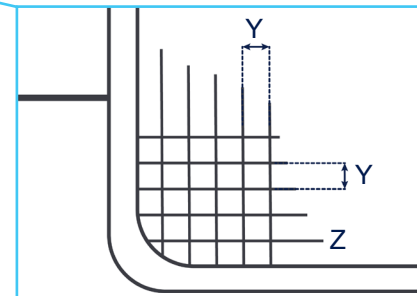

Basket

Dimension definition

Basket internal dimensions

Mesh size

Y = Mesh size; Z = Wire diameter (basket sizes 70, 100 medium / flat, 120 medium / flat)

The drawings are meant as a visualization aid and are not true to scale.