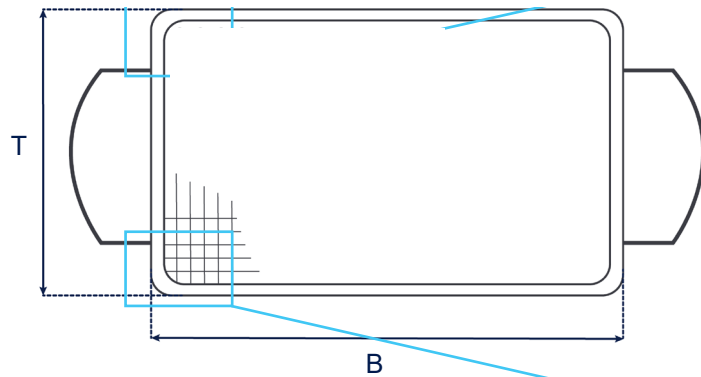

Product Information

Elmasonic Accessories - Baskets

Basket

- made of stainless steel and with Rilsan-coated handles

	70	100 medium	120 medium	100 flat	120 flat
Order number	1004247	1071801		1077166	
Basket int. dim. W / D / H (mm)	465 / 105 / 50	255 / 200 / 45		255 / 200 / 25	
Mesh size Y x Z (mm) / Hole diameter Dia (mm)	9 x 1				
Loading weight max. (kg)	5,0	6,0			
Suitable for	70	100	120	100	120
• Elmasonic Easy		•	•	•	•
• Elmasonic Select		•	•	•	•
• Elmasonic P	•		•		•
• Elmadry TD			•		•

Technical specifications serve as orientation values and are subject to tolerances due to production and manufacturing. Proper operation can only be guaranteed when using original Elma devices.

Elmasonic Accessories - Baskets

Basket

Dimension definition

Basket internal dimensions

Mesh size

Y = Mesh size; Z = Wire diameter (basket sizes 70, 100 medium / flat, 120 medium / flat)

The drawings are meant as a visualization aid and are not true to scale.