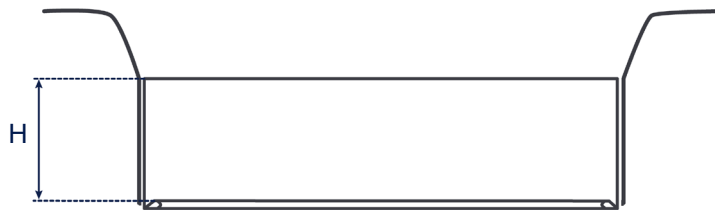

Product Information

Elmasonic Accessories - Baskets

Basket

- made of stainless steel and with Rilsan-coated handles

	70	100 medium	120 medium	100 flat	120 flat
Order number	1004247	1071801		1077166	
Basket int. dim. W / D / H (mm)	465 / 105 / 50	255 / 200 / 45		255 / 200 / 25	
Mesh size Y x Z (mm) / Hole diameter Dia (mm)	9 x 1				
Loading weight max. (kg)	5,0	6,0			
Suitable for	70	100	120	100	120
• Elmasonic Easy		•	•	•	•
• Elmasonic Select		•	•	•	•
• Elmasonic P	•		•		•
• Elmadry TD			•		•

Basket

Dimension definition

Basket internal dimensions

Mesh size

Y = Mesh size; Z = Wire diameter (basket sizes 70, 100 medium / flat, 120 medium / flat)

The drawings are meant as a visualization aid and are not true to scale.