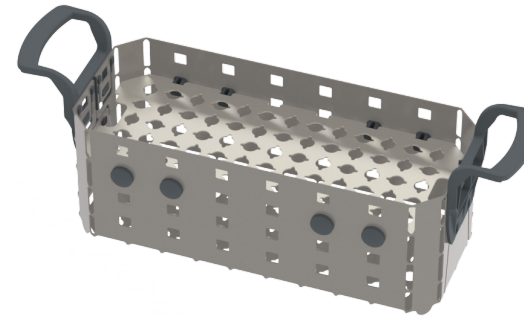

Elmasonic Accessories - Modular basket system

Level set

- Level made of stainless steel
- for horizontal division of the modular basket
- Product contents Level set:
 - Level size S and M: 1x Level + 5x Silicone holder per set
 - Level size L and XL: 1x Level + 10x Silicone holder per set
- maximum one horizontal division per modular basket allowed
- the level can be used at different heights
- autoclavable
- Bayonet holes in the bottom for mounting holders (e.g. Elma Pin, silicone holder bottom comb)

Level size	S	M	L	XL
Order number	1125225	1125226	1125227	1125228
Ext. dimension W / D / H (mm)	195 / 105 / 1	255 / 105 / 1	250 / 195 / 1	285 / 250 / 1
Hole diameter Dia (mm)	11 x 15			
Weight per level (g)	110	150	280	410
Max. loading weight per basket size and level (kg)	1,0	1,0	2,0	2,0

Level size	S	M	L	XL
Suitable for basket size:				
30	1 set			
40	1 set			
60		1 set		
80	2 sets side by side			
100			1 set	
120			1 set	
150			2 sets side by side	
180				1 set
300			2 sets side by side	

Elmasonic Accessories - Modular basket system

Level set

Dimension definition

Example of application

Basket size 60 with Level set size M

Basket size 300 with 2 Level sets size L side by side

The drawings are meant as a visualization aid and are not true to scale.