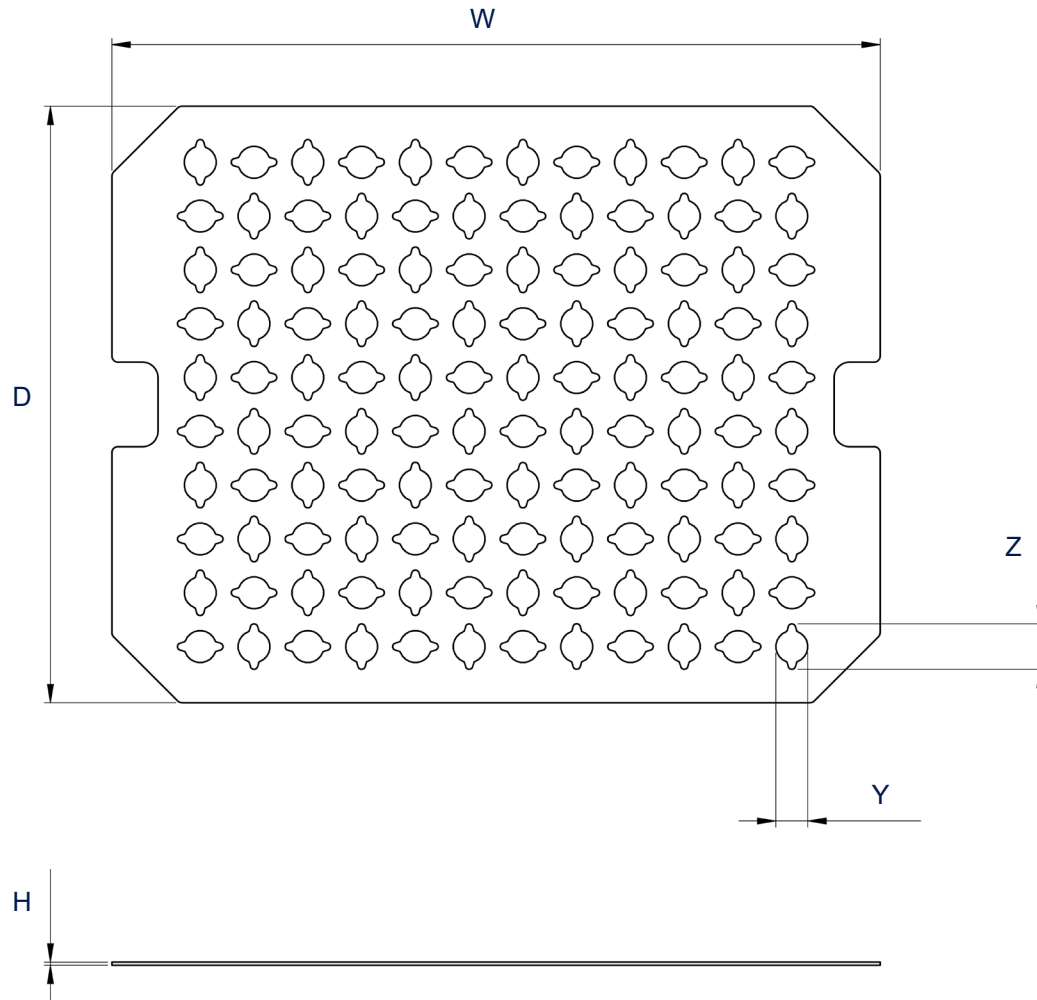

Elmasonic Accessories - Modular basket system

Level set

- Level made of stainless steel
- for horizontal division of the modular basket
- Product contents Level set:
 - Level size S and M: 1x Level + 5x Silicone holder per set
 - Level size L and XL: 1x Level + 10x Silicone holder per set
- maximum one horizontal division per modular basket allowed
- the level can be used at different heights
- autoclavable
- Bayonet holes in the bottom for mounting holders (e.g. Elma Pin, silicone holder bottom comb)

Level size	S	M	L	XL
Order number	1125225	1125226	1125227	1125228
Ext. dimension W / D / H (mm)	195 / 105 / 1	255 / 105 / 1	250 / 195 / 1	285 / 250 / 1
Hole diameter Dia (mm)	11 x 15			
Weight per level (g)	110	150	280	410
Max. loading weight per basket size and level (kg)	1,0	1,0	2,0	2,0

Level size	S	M	L	XL
Suitable for basket size:				
30	1 set			
40	1 set			
60		1 set		
80	2 sets side by side			
100			1 set	
120			1 set	
150			2 sets side by side	
180				1 set
300			2 sets side by side	

Elmasonic Accessories - Modular basket system

Level set

Dimension definition

Example of application

Basket size 60 with Level set size M

Basket size 300 with 2 Level sets size L side by side

The drawings are meant as a visualization aid and are not true to scale.