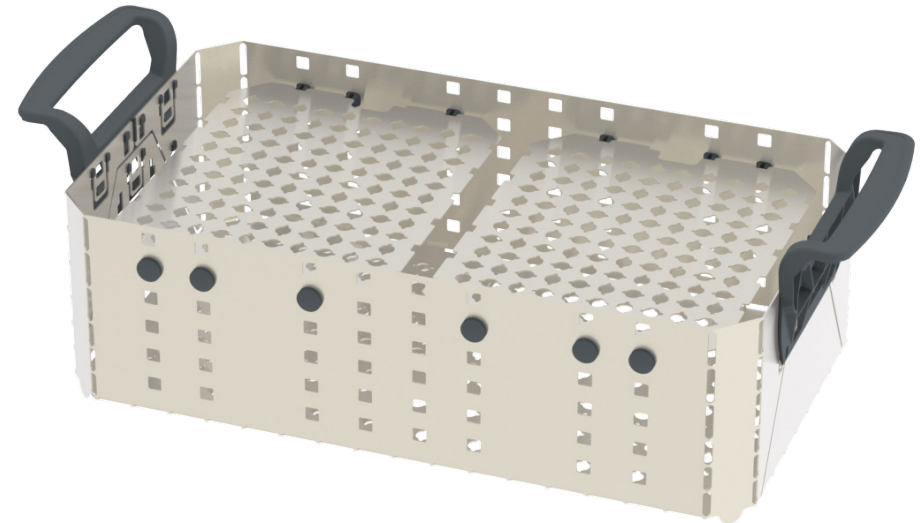

Elmasonic Accessories - Modular basket system

Level set

- Level made of stainless steel
- for horizontal division of the modular basket
- Product contents Level set:
 - Level size S and M: 1x Level + 5x Silicone holder per set
 - Level size L and XL: 1x Level + 10x Silicone holder per set
- maximum one horizontal division per modular basket allowed
- the level can be used at different heights
- autoclavable
- Bayonet holes in the bottom for mounting holders (e.g. Elma Pin, silicone holder bottom comb)

Level size	S	M	L	XL
Order number	1125225	1125226	1125227	1125228
Ext. dimension W / D / H (mm)	195 / 105 / 1	255 / 105 / 1	250 / 195 / 1	285 / 250 / 1
Hole diameter Dia (mm)	11 x 15			
Weight per level (g)	110	150	280	410
Max. loading weight per basket size and level (kg)	1,0	1,0	2,0	2,0

Level size	S	M	L	XL
Suitable for basket size:				
30	1 set			
40	1 set			
60		1 set		
80	2 sets side by side			
100			1 set	
120			1 set	
150			2 sets side by side	
180				1 set
300			2 sets side by side	

Elmasonic Accessories - Modular basket system

Level set

Dimension definition

Example of application

Basket size 60 with Level set size M

Basket size 300 with 2 Level sets size L side by side

The drawings are meant as a visualization aid and are not true to scale.