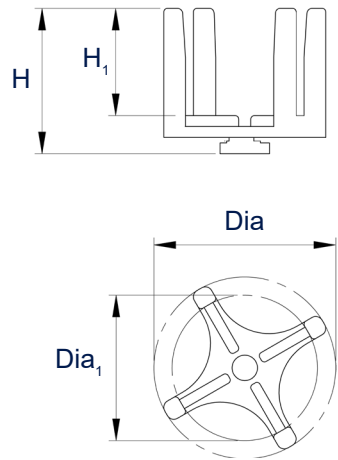

Product Information

Elmasonic Accessories - Modular basket system

Elma Pin Set

- made of plastic
- Color: Black
- For mounting and holding various components
- Product contents Elma Pin Set: 10x Elma Pin per set
- Bayonet lock for easy mounting on the bottom of the baskets and on the levels

Elma Pin	0509	0158	0767	0613 + 0614		0741	0772	0021R	0001R
Order number	1125209	1125210	1125211	1125212		1125214	1125213	1125216	1125215
Ext. dimension Dia / H (mm)	30 / 35	50 / 40	85 / 65	55 / 45	75 / 45	25 / 30	25 / 55	25 / 55	40 / 75
int. dimension Dia ₁ / H ₁ (mm)	20 / 20	40 / 25	50 / 35	0,35 / 25	25 / 25	4 / 15	5 / 40	15 / 40	30 / 65
Outer overlay Dia ₂ (mm)	--	--	--	15	40	--	--	--	--
Weight per Elma Pin (g)	3	6	7	6		2	3	4	8
									

Technical specifications serve as orientation values and are subject to tolerances due to production and manufacturing. Proper operation can only be guaranteed when using original Elma devices.

Elmasonic Accessories - Modular basket system

Elma Pin Set

Dimension definition

Elma Pin 0509 & 0158

Elma Pin 0767

Elma Pin 0613 & 0614

Elma Pin 0741 & 0772

Elma Pin 0021R & 0001R

The drawings are meant as a visualization aid and are not true to scale.