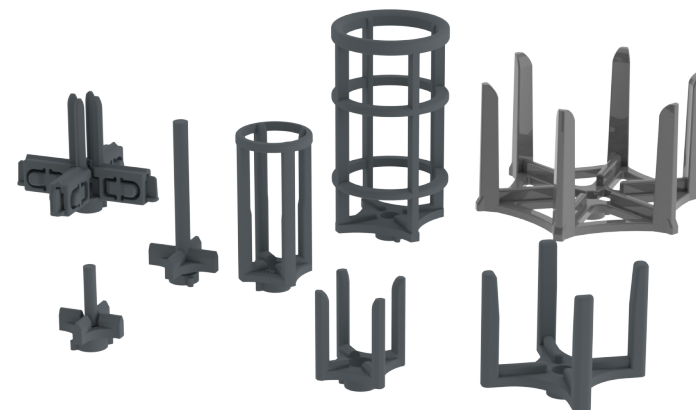

Product Information

Elmasonic Accessories - Modular basket system

Elma Pin Set

- made of plastic
- Color: Black
- For mounting and holding various components
- Product contents Elma Pin Set: 10x Elma Pin per set
- Bayonet lock for easy mounting on the bottom of the baskets and on the levels

Elma Pin	0509	0158	0767	0613 + 0614		0741	0772	0021R	0001R
Order number	1125209	1125210	1125211	1125212		1125214	1125213	1125216	1125215
Ext. dimension Dia / H (mm)	30 / 35	50 / 40	85 / 65	55 / 45	75 / 45	25 / 30	25 / 55	25 / 55	40 / 75
int. dimension Dia ₁ / H ₁ (mm)	20 / 20	40 / 25	50 / 35	0,35 / 25	25 / 25	4 / 15	5 / 40	15 / 40	30 / 65
Outer overlay Dia ₂ (mm)	--	--	--	15	40	--	--	--	--
Weight per Elma Pin (g)	3	6	7	6		2	3	4	8
									

Technical specifications serve as orientation values and are subject to tolerances due to production and manufacturing. Proper operation can only be guaranteed when using original Elma devices.

Elmasonic Accessories - Modular basket system

Elma Pin Set

Dimension definition

Elma Pin 0509 & 0158

Elma Pin 0767

Elma Pin 0613 & 0614

Elma Pin 0741 & 0772

Elma Pin 0021R & 0001R

The drawings are meant as a visualization aid and are not true to scale.