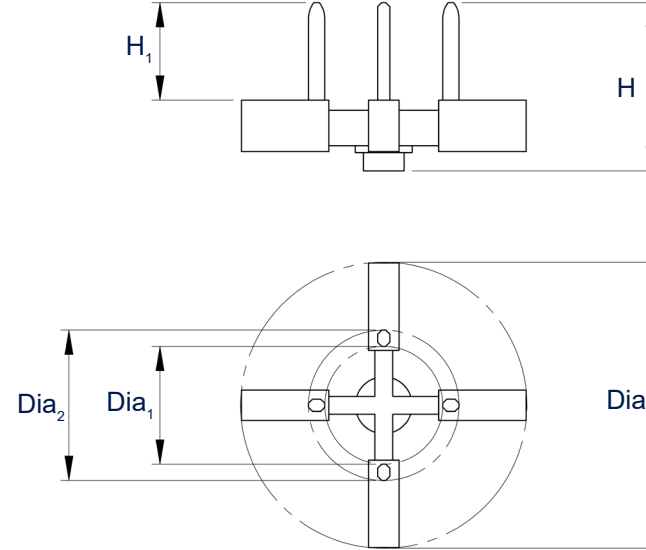

Elma Pin	0509	0158	0767	0613 + 0614		0741	0772	0021R	0001R
Order number	1125209	1125210	1125211	1125212		1125214	1125213	1125216	1125215
Ext. dimension Dia / H (mm)	30 / 35	50 / 40	85 / 65	55 / 45	75 / 45	25 / 30	25 / 55	25 / 55	40 / 75
int. dimension Dia ₁ / H ₁ (mm)	20 / 20	40 / 25	50 / 35	0,35 / 25	25 / 25	4 / 15	5 / 40	15 / 40	30 / 65
Outer overlay Dia ₂ (mm)	--	--	--	15	40	--	--	--	--
Weight per Elma Pin (g)	3	6	7	6		2	3	4	8
									

Technical specifications serve as orientation values and are subject to tolerances due to production and manufacturing. Proper operation can only be guaranteed when using original Elma devices.

Elmasonic Accessories - Modular basket system

Elma Pin Set

Dimension definition

Elma Pin 0509 & 0158

Elma Pin 0767

Elma Pin 0613 & 0614

Elma Pin 0741 & 0772

Elma Pin 0021R & 0001R

The drawings are meant as a visualization aid and are not true to scale.

Technical specifications serve as orientation values and are subject to tolerances due to production and manufacturing. Proper operation can only be guaranteed when using original Elma Units.