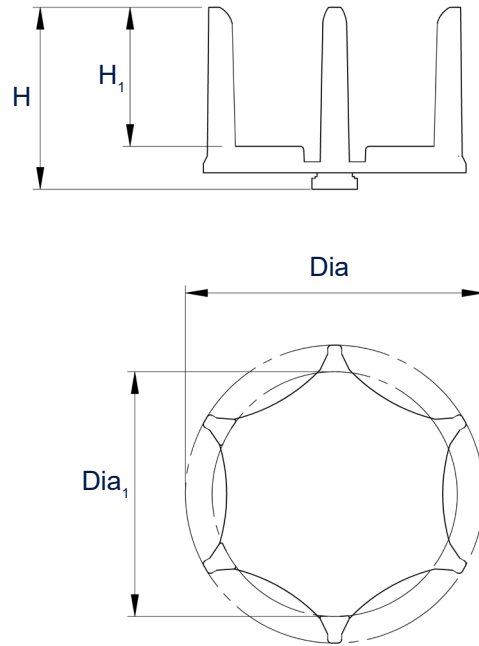

Product Information

Elmasonic Accessories - Modular basket system

Elma Pin Set

- made of plastic
- Color: Black
- For mounting and holding various components
- Product contents Elma Pin Set: 10x Elma Pin per set
- Bayonet lock for easy mounting on the bottom of the baskets and on the levels

Elma Pin	0509	0158	0767	0613 + 0614		0741	0772	0021R	0001R
Order number	1125209	1125210	1125211	1125212		1125214	1125213	1125216	1125215
Ext. dimension Dia / H (mm)	30 / 35	50 / 40	85 / 65	55 / 45	75 / 45	25 / 30	25 / 55	25 / 55	40 / 75
int. dimension Dia ₁ / H ₁ (mm)	20 / 20	40 / 25	50 / 35	0,35 / 25	25 / 25	4 / 15	5 / 40	15 / 40	30 / 65
Outer overlay Dia ₂ (mm)	--	--	--	15	40	--	--	--	--
Weight per Elma Pin (g)	3	6	7	6		2	3	4	8
									

Technical specifications serve as orientation values and are subject to tolerances due to production and manufacturing. Proper operation can only be guaranteed when using original Elma devices.

Elmasonic Accessories - Modular basket system

Elma Pin Set

Dimension definition

Elma Pin 0509 & 0158

Elma Pin 0767

Elma Pin 0613 & 0614

Elma Pin 0741 & 0772

Elma Pin 0021R & 0001R

The drawings are meant as a visualization aid and are not true to scale.