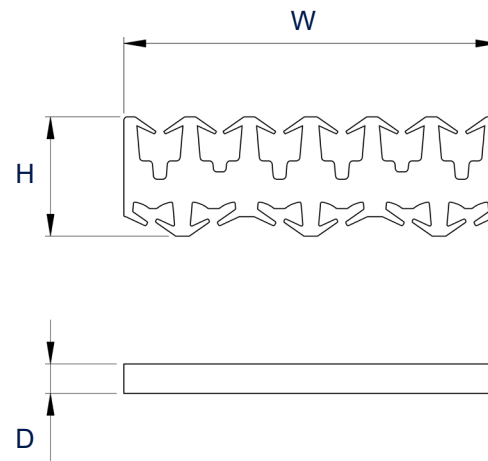

Elmasonic Accessories - Modular basket system

Silicone holder set (Bottom comb / Side comb)

- for holding various instruments, containers (e.g. flasks) and workpieces
- Scope of delivery silicone holder set bottom comb: 10x silicone holder bottom comb each per set
- Scope of delivery silicone holder set side comb: 5x silicone holder side comb each per set
- Color: White

dimension definition

	Bottom comb	Side comb
Order number	1125217	1125218
Ext. dimension W / D / H (mm)	105 / 10 / 35	150 / 10 / 45
Weight per silicone holder (g)	35	71
		

The drawings are meant as a visualization aid and are not true to scale.

Technical specifications serve as orientation values and are subject to tolerances due to production and manufacturing. Proper operation can only be guaranteed when using original Elma Units.

Elmasonic Accessories - Modular basket system

Silicone holder set (Bottom comb / Side comb)

Example of application

Basket size 150 with 2x Bottom comb

Basket size 60 with 1x Side comb

The drawings are meant as a visualization aid and are not true to scale.