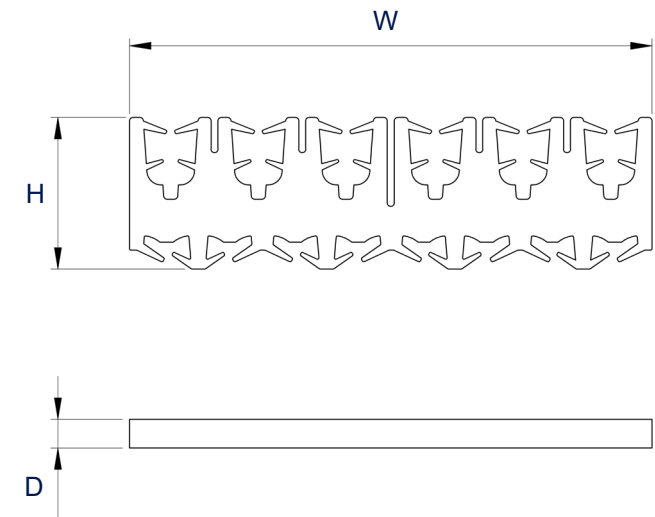

Elmasonic Accessories - Modular basket system

Silicone holder set (Bottom comb / Side comb)

- for holding various instruments, containers (e.g. flasks) and workpieces
- Scope of delivery silicone holder set bottom comb: 10x silicone holder bottom comb each per set
- Scope of delivery silicone holder set side comb: 5x silicone holder side comb each per set
- Color: White

dimension definition

	Bottom comb	Side comb
Order number	1125217	1125218
Ext. dimension W / D / H (mm)	105 / 10 / 35	150 / 10 / 45
Weight per silicone holder (g)	35	71
		

The drawings are meant as a visualization aid and are not true to scale.

Silicone holder set (Bottom comb / Side comb)

Example of application

Basket size 150 with 2x Bottom comb

Basket size 60 with 1x Side comb

The drawings are meant as a visualization aid and are not true to scale.