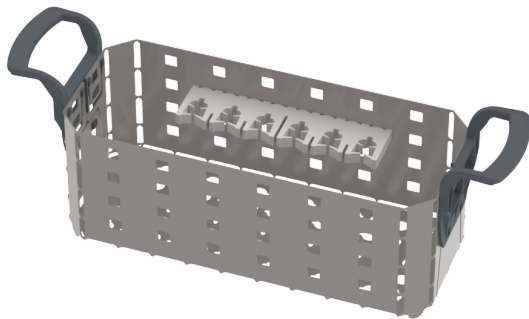

Elmasonic Accessories - Modular basket system

Silicone holder set (Bottom comb / Side comb)

- for holding various instruments, containers (e.g. flasks) and workpieces
- Scope of delivery silicone holder set bottom comb: 10x silicone holder bottom comb each per set
- Scope of delivery silicone holder set side comb: 5x silicone holder side comb each per set
- Color: White

dimension definition

	Bottom comb	Side comb
Order number	1125217	1125218
Ext. dimension W / D / H (mm)	105 / 10 / 35	150 / 10 / 45
Weight per silicone holder (g)	35	71
		

The drawings are meant as a visualization aid and are not true to scale.

Technical specifications serve as orientation values and are subject to tolerances due to production and manufacturing. Proper operation can only be guaranteed when using original Elma Units.

Elmasonic Accessories - Modular basket system

Silicone holder set (Bottom comb / Side comb)

Example of application

Basket size 150 with 2x Bottom comb

Basket size 60 with 1x Side comb

The drawings are meant as a visualization aid and are not true to scale.