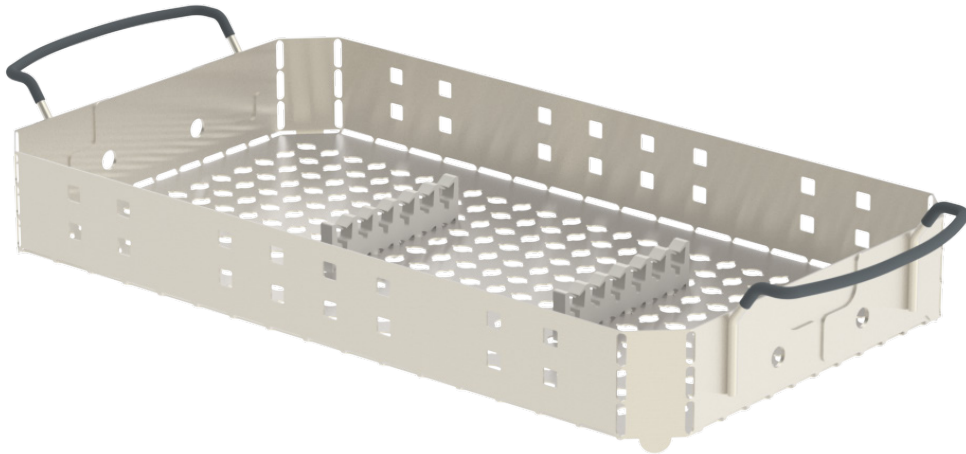

Elmasonic Accessories - Modular basket system

Silicone holder set (Bottom comb / Side comb)

- for holding various instruments, containers (e.g. flasks) and workpieces
- Scope of delivery silicone holder set bottom comb: 10x silicone holder bottom comb each per set
- Scope of delivery silicone holder set side comb: 5x silicone holder side comb each per set
- Color: White

dimension definition

	Bottom comb	Side comb
Order number	1125217	1125218
Ext. dimension W / D / H (mm)	105 / 10 / 35	150 / 10 / 45
Weight per silicone holder (g)	35	71
		

The drawings are meant as a visualization aid and are not true to scale.

Technical specifications serve as orientation values and are subject to tolerances due to production and manufacturing. Proper operation can only be guaranteed when using original Elma Units.

Elmasonic Accessories - Modular basket system

Silicone holder set (Bottom comb / Side comb)

Example of application

Basket size 150 with 2x Bottom comb

Basket size 60 with 1x Side comb

The drawings are meant as a visualization aid and are not true to scale.