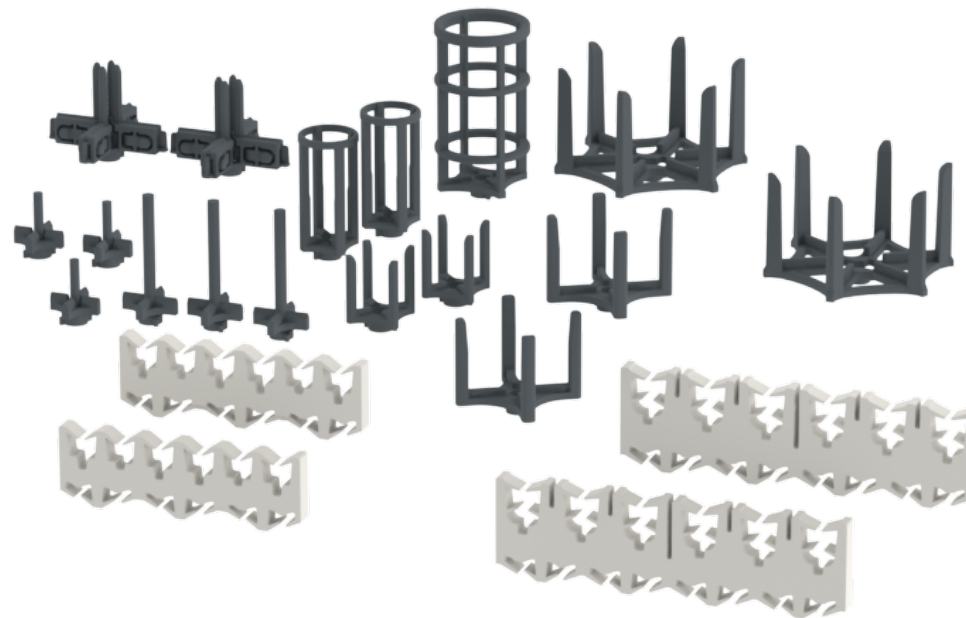

Elmasonic Accessories - Modular basket system

Elma starter Set

- Product contents Elma starter Set: 3x each Elma Pin 0741 and 0772 per set
2x each Elma Pin 0509, 0158, 0767, 0613+0614, 0021R and 0001R per set
2x silicone holder side comb and bottom comb each per set
- for further features on the individual Elma pins and silicone holders, see page 9 onwards

	Elma starter Set
Order number	1124042

The drawings are meant as a visualization aid and are not true to scale.

Technical specifications serve as orientation values and are subject to tolerances due to production and manufacturing. Proper operation can only be guaranteed when using original Elma Units.