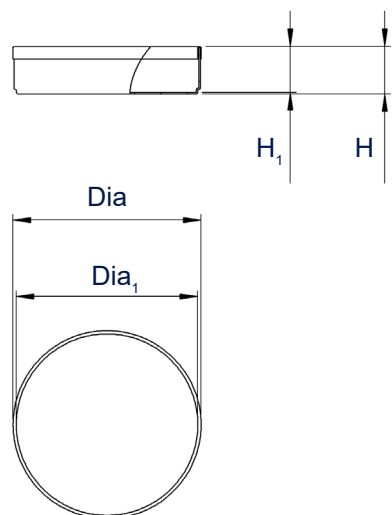

Elmasonic Accessories - Modular basket system

Basket for small parts

- Basket for cleaning small parts
- made of stainless steel
- compatible with Elma pins

	Basket 1-piece 1 / 3 height	Basket 5-pieces 1 / 3 height	Miniature basket	Cover for Miniature basket	Cover for basket	Basket 4-pieces 1 / 3 height	Basket 9-pieces 1 / 3 height	Basket 1-piece 1 / 1 height
Order number	3000006012	3000006014	3000006017	3000006016	3000006018	3000006013	3000006015	3000009104
Ext. dimensions Dia / H (mm)	64 / 16	64 / 16	21 / 12	20 / 4	64 / 2	64 / 16	64 / 16	64 / 42
Int. dimensions Dia ₁ / H ₁ (mm)	60 / 15	60 / 15	18 / 11	--	--	60 / 15	60 / 15	60 / 41
								

The drawings are meant as a visualization aid and are not true to scale.

Technical specifications serve as orientation values and are subject to tolerances due to production and manufacturing. Proper operation can only be guaranteed when using original Elma devices.

Elmasonic Accessories - Modular basket system

Basket for small parts

Dimension definition

Baskets

Covers

The drawings are meant as a visualization aid and are not true to scale.

Technical specifications serve as orientation values and are subject to tolerances due to production and manufacturing. Proper operation can only be guaranteed when using original Elma devices.