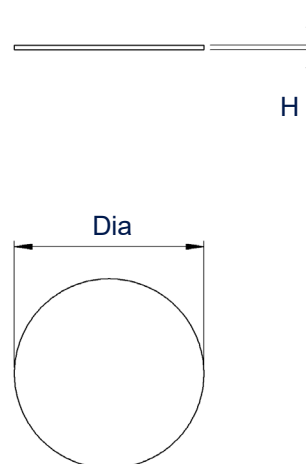

Elmasonic Accessories - Modular basket system

Basket for small parts

- Basket for cleaning small parts
- made of stainless steel
- compatible with Elma pins

	Basket 1-piece 1 / 3 height	Basket 5-pieces 1 / 3 height	Miniature basket	Cover for Miniature basket	Cover for basket	Basket 4-pieces 1 / 3 height	Basket 9-pieces 1 / 3 height	Basket 1-piece 1 / 1 height
Order number	3000006012	3000006014	3000006017	3000006016	3000006018	3000006013	3000006015	3000009104
Ext. dimensions Dia / H (mm)	64 / 16	64 / 16	21 / 12	20 / 4	64 / 2	64 / 16	64 / 16	64 / 42
Int. dimensions Dia ₁ / H ₁ (mm)	60 / 15	60 / 15	18 / 11	--	--	60 / 15	60 / 15	60 / 41
								

The drawings are meant as a visualization aid and are not true to scale.

Technical specifications serve as orientation values and are subject to tolerances due to production and manufacturing. Proper operation can only be guaranteed when using original Elma devices.

Elmasonic Accessories - Modular basket system

Basket for small parts

Dimension definition

Baskets

Covers

The drawings are meant as a visualization aid and are not true to scale.

Technical specifications serve as orientation values and are subject to tolerances due to production and manufacturing. Proper operation can only be guaranteed when using original Elma devices.