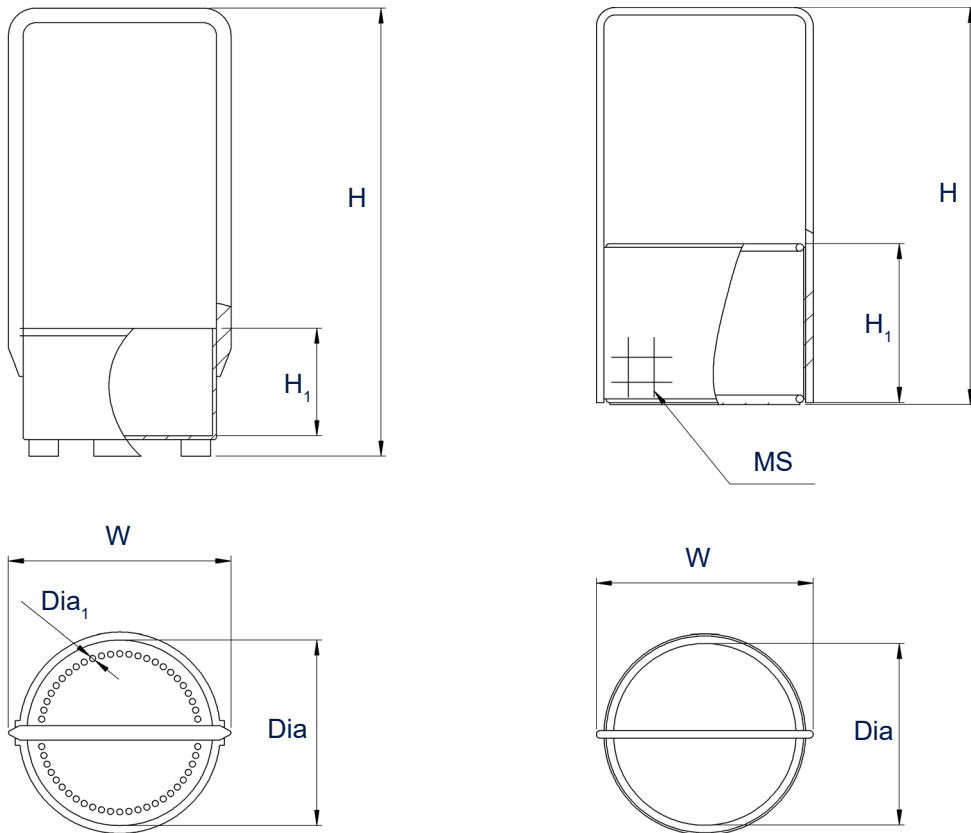

Elmasonic Accessories - Inserts

Immersion baskets

- made of plastic and stainless steel
- can - depending on the device size:
 - be hung individually or several times in the ultrasonic bath,
 - be placed individually or several times in a cleaning basket or
 - be immersed individually in a cleaning glass

Order number	2070380000	1117636	2070540000	1116797	1007545
Ext. dim. W / H (mm)	90 / 180	55 / 75	75 / 140	85 / 105	90 / 160
Int. dim. Dia / H ₁ (mm)	70 / 40	45 / 30	55 / 60	65 / 60	70 / 60
Material	plastic	stainless steel			
Diameter Dia ₁ / Mesh size (mm)	2,4	1x1x0,5			
Suitable for cleaning glass	1000 ml (1047376)	150 ml (1111834)	600 ml slim / high (1117632)	600 ml wide / low (1047272)	1000 ml (1047376)

Elmasonic Accessories - Inserts

Dimension definition

Example of application

The drawings are meant as a visualization aid and are not true to scale.

The parts shown are for illustration purposes only and are not included in the scope of delivery.