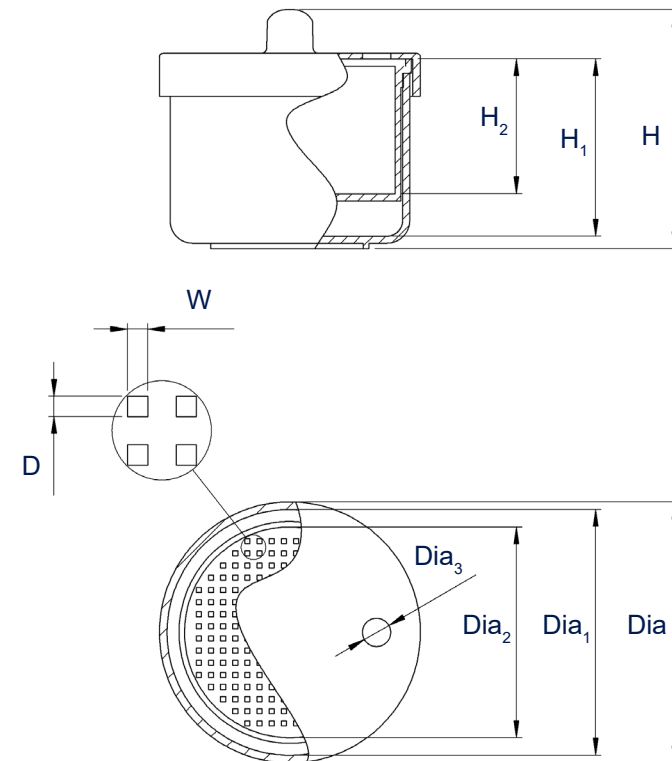

## Elmasonic Accessories - Inserts

### BD-Steribox

- made of plastic
- with opening in the lid
- with removable sieve for rinsing the contents
- for use in the ultrasonic bath placed directly in the basket or hung over an insert cover

Order number	1105991
Ext. dimensions Dia / H (mm)	95 / 85
Int. dimensions Dia <sub>1</sub> / H <sub>1</sub> (mm)	75 / 55
Opening dimensions Cover Dia <sub>3</sub> (mm)	10
Int. dimensions sieve Dia <sub>2</sub> / H <sub>2</sub> (mm)	70 / 45
Opening dimensions sieve bottom W / D (mm)	1,8 / 1,8
Capacity max. (ml)	300

### Dimension definition

The drawings are merely included as a visualization aid and are not true to scale.

Technical specifications serve as orientation values and are subject to tolerances due to production and manufacturing. Proper operation can only be guaranteed when using original Elma accessories.