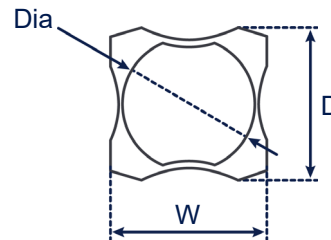

### Cleaning cup

- made of plastic
- Lid included
- The cleaning cups can be
  - placed directly in the basket for ultrasonic cleaning devices size 10
  - or hung via an insert cover in the ultrasonic bath.

	Blue	White
Order number	2000001582	2000001581
Ext. dimensions W / D / H (mm)	95 / 90 / 55	
Diameter Dia (mm)	75	

### Dimension definition

The drawings are merely included as a visualization aid and are not true to scale.

Technical specifications serve as orientation values and are subject to tolerances due to production and manufacturing. Proper operation can only be guaranteed when using original Elma accessories.