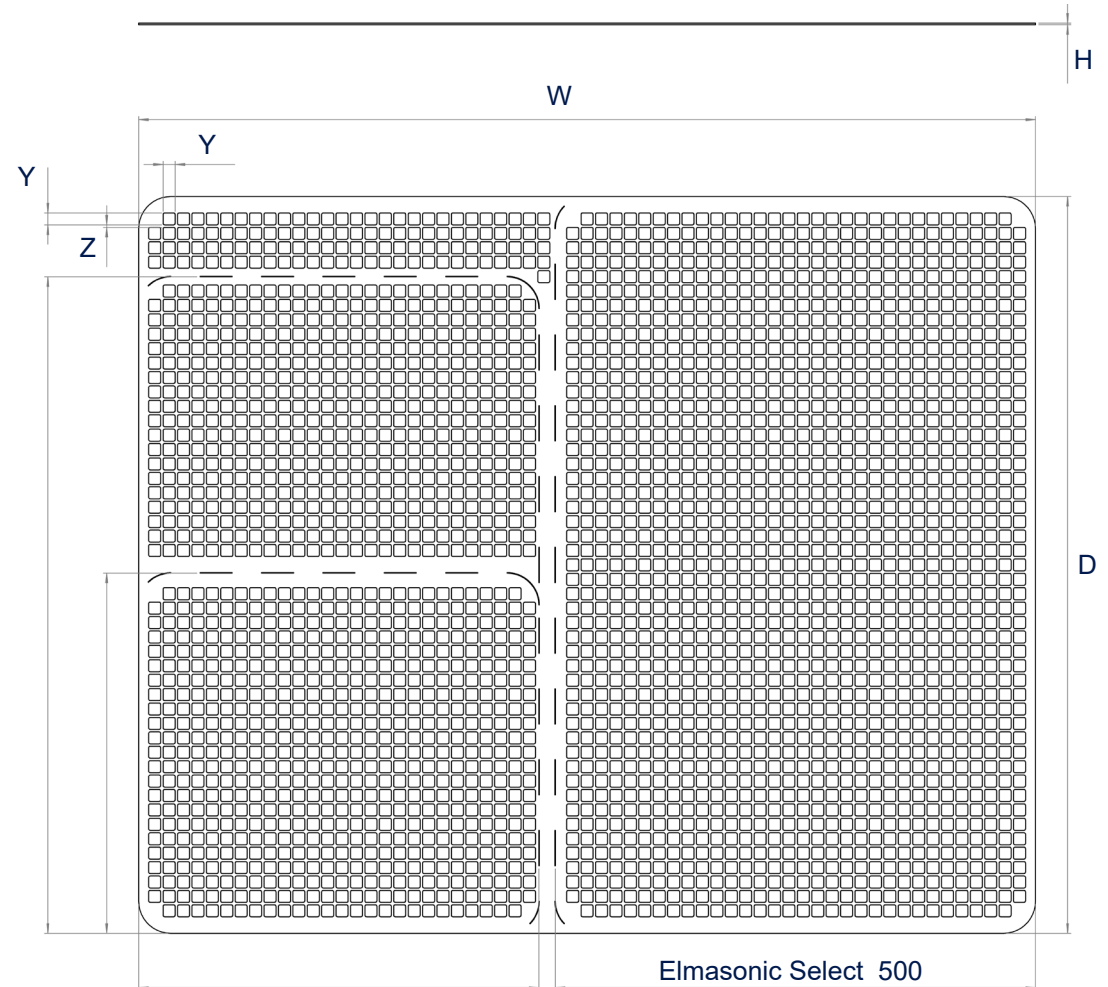

	30	60	100	120	150	180	300	500	900
Order number	1082379	1082378						1117991	
Ext. Dimensions W / D / H (mm)	193 / 100 / 1	450 / 245 / 1						560 / 460 / 1	
Mesh size Y x Z (mm)	5,5 x 1	7,5 x 1						7,5 x 1,5	
Suitable for	30	60	100	120	150	180	300	500	900
• Elmasonic Easy	•	•	•	•		•	•		
• Elmasonic Select	•	•	•	•	•	•	•	•	•
• Elmasonic P	•	•	•	•		•	•		

Elmasonic Accessory - Inserts

Silicone mats

Dimension definition and cutting guide

Order number 1082378

Order number 1117991

The drawings are meant as a visualization aid and are not true to scale.

Technical specifications serve as orientation values and are subject to tolerances due to production and manufacturing. Proper operation can only be guaranteed when using original Elma accessories.