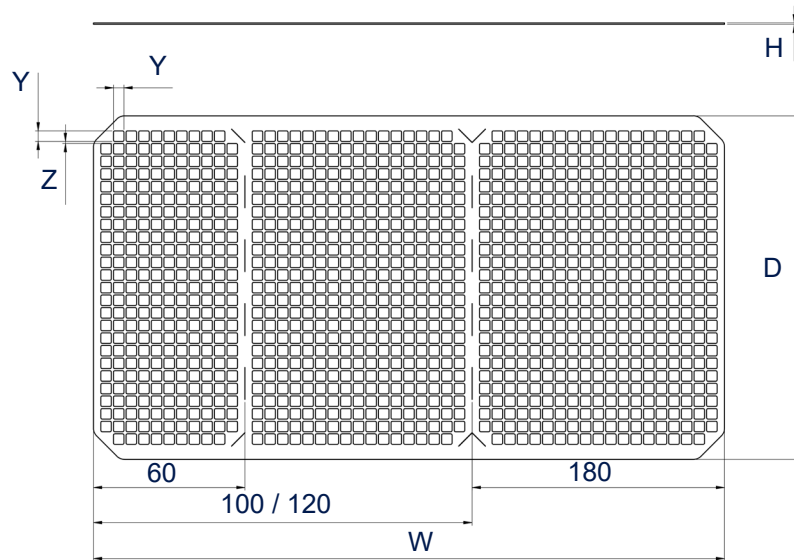

Elmasonic Accessory - Inserts

Silicone mats

- to be placed into the basket for sensitive parts protection
- The silicone mats with order numberS 1082378 and 1117991 must be cut accordingly for the different basket sizes (see cutting guide)
- the silicone mat with order number 1082379 is not cut to size

	30	60	100	120	150	180	300	500	900
Order number	1082379	1082378						1117991	
Ext. Dimensions W / D / H (mm)	193 / 100 / 1	450 / 245 / 1						560 / 460 / 1	
Mesh size Y x Z (mm)	5,5 x 1	7,5 x 1						7,5 x 1,5	
Suitable for	30	60	100	120	150	180	300	500	900
• Elmasonic Easy	•	•	•	•		•	•		
• Elmasonic Select	•	•	•	•	•	•	•	•	•
• Elmasonic P	•	•	•	•		•	•		

Elmasonic Accessory - Inserts

Silicone mats

Dimension definition and cutting guide

Order number 1082378

Order number 1117991

The drawings are meant as a visualization aid and are not true to scale.

Technical specifications serve as orientation values and are subject to tolerances due to production and manufacturing. Proper operation can only be guaranteed when using original Elma accessories.