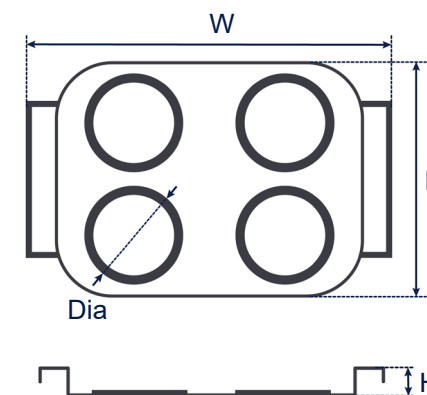

### Insert cover

- made of stainless steel
- with 4 rubber rings
- for hanging in the ultrasonic bath
- for 4 glasses or 4 cleaning cups

	100	120	180
Order number	1111909		1111921
External dimensions W / D / H (mm)	350 / 230 / 40		380 / 20 / 35
Diameter cover hole Dia (mm)	95		
External Diameter rubber ring Dia <sub>1</sub> (mm)	100		
Suitable for	100	120	180
• Elmasonic Easy	•	•	•
• Elmasonic Select	•	•	•
• Elmasonic P	•	•	•

### Dimension definition

Insert cover

Rubber ring

The drawings are meant as a visualization aid and are not true to scale.

Technical specifications serve as orientation values and are subject to tolerances due to production and manufacturing. Proper operation can only be guaranteed when using original Elma accessories.