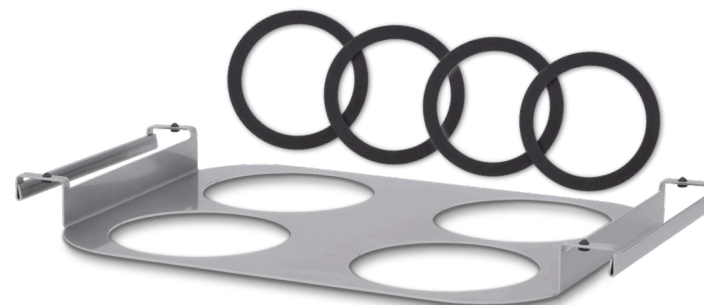

## Elmasonic Accessories - Inserts

### Insert cover

- made of stainless steel
- with 4 rubber rings
- for hanging in the ultrasonic bath
- for 4 glasses or 4 cleaning cups

	100	120	180
Order number	1111909		1111921
External dimensions W / D / H (mm)	350 / 230 / 40		380 / 20 / 35
Diameter cover hole Dia (mm)	95		
External Diameter rubber ring Dia <sub>1</sub> (mm)	100		
Suitable for	100	120	180
• Elmasonic Easy	•	•	•
• Elmasonic Select	•	•	•
• Elmasonic P	•	•	•

### Dimension definition

Insert cover

Rubber ring

The drawings are meant as a visualization aid and are not true to scale.

Technical specifications serve as orientation values and are subject to tolerances due to production and manufacturing. Proper operation can only be guaranteed when using original Elma accessories.